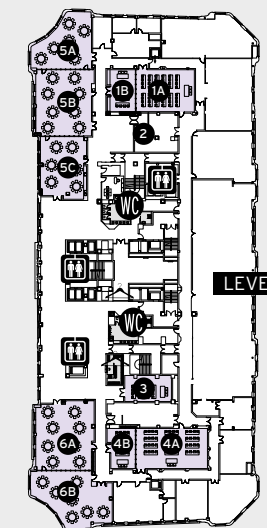

RIU PLAZA

HOTEL RIU PLAZA ESPAÑA

MADRID · SPAIN

The Hotel Riu Plaza España, located in the emblematic Edificio España on Madrid's Gran Vía, has 27 floors with a wide range of facilities to make your stay a memorable experience. This hotel on the Gran Vía offers free WiFi throughout the hotel, a Sky Bar with breathtaking views of the city and conference rooms for holding your best events.

The Hotel Riu Plaza España offers you more than 550 rooms, each with a mini-fridge, air conditioning and heating, an electronic safe, and a complimentary welcome kit, among many other amenities, to make your stay as pleasant as possible. And, if you like, you can cool off in the outdoor swimming pool* located on the 21th floor, or do your daily workout in the gym.

Why not check out our exclusive Sky Bar in Madrid? Located on floor 26 of the hotel, this trendy spot will surprise you with an exquisite range of cocktails and drinks. On floor 27 you'll find the Rooftop Bar, one of Madrid's best terraces with 360° views; the perfect spot to enjoy Madrid from the sky.

If you want to hold your most important meetings and events in Madrid, the Hotel Riu Plaza España is sure to be the perfect venue for you, as it has 17 meeting rooms, with a total capacity of 1500 people, and a terrace on the 27th floor to make your event something special.

EVENT ROOMS

LEVEL 3	Area m²	Theate	Classroom	Cabaret	U Shape	Boardroom	Banquet 8	Banquet 10	Buffet	Cocktail
1A Cibeles	105	100	80	48	33	26	56	70	40	90
1B Puerta del Sol	50	30	20	16	15	12	16	20	-	25
1AB C + PS	155	130	100	64	48	38	72	90	40	115
2 Plaza Mayor	101	60	48	32	21	22	32	40	18	50
3 Chamberi	72	50	36	24	27	28	32	40	-	40
4A Neptuno	121	110	90	48	33	26	56	70	40	95
4B P. de Alcalá	45	30	20	16	15	12	16	20	-	25
4AB N + PA	166	140	110	64	48	38	72	90	40	120
5A Princesa	112	35	30	32	26	20	40	50	27	50
5B Colón	157	80	48	32	28	28	48	60	32	80
5C Retiro	113	35	30	32	20	20	40	50	16	30
5AB P + C	269	115	78	64	54	48	88	110	59	130
5ABC P + C + R	382	150	108	96	74	68	128	160	75	160
5BC C + R	270	115	78	64	48	48	88	110	48	110
6A Callao	158	80	48	32	28	28	48	60	32	80
6B Gran Vía	147	35	30	32	26	20	40	50	27	50
6 C + GV	305	115	78	64	54	48	88	110	59	130

LEVEL 4	Area m²	Theate	Classroom	Cabaret	U Shape	Boardroom	Banquet 8	Banquet 10	Buffet	Cocktail
Madrid 1	358	350	200	140	64	74	152	190	120	260
Madrid 1-2	620	550	320	260	124	144	296	230	230	480
Madrid 1-3	1046	990	620	410	218	248	488	410	380	820
Madrid 1-4	1306	1230	760	512	278	318	608	730	468	1030
Madrid 1-5	1593	1330	820	568	290	326	688	880	528	1190
Madrid 2	262	240	120	120	60	70	144	150	110	210
Madrid 2-3	688	640	420	270	160	174	328	390	260	550
Madrid 2-4	948	880	560	372	214	244	448	540	348	750
Madrid 2-5	1235	908	620	428	226	252	528	690	408	940
Madrid 3	426	400	300	150	100	104	192	240	150	350
Madrid 3-4	686	640	420	252	160	174	312	390	238	550
Madrid 3-5	973	740	510	308	166	182	392	490	298	720
Madrid 4	260	240	120	102	60	70	120	150	88	210
Madrid 4-5	547	380	210	158	66	80	200	250	148	370
Madrid 5	287	140	90	56	30	30	80	100	60	160