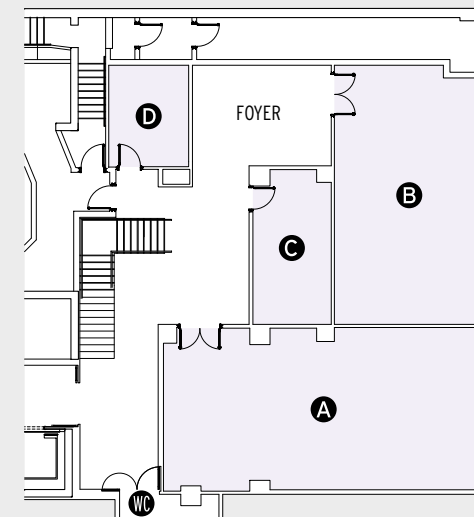

RIU PLAZA

HOTEL RIU PLAZA NEW YORK TIMES SQUARE

NEW YORK · USA

Located in the heart of Manhattan, the Hotel Riu Plaza New York Times Square offers its guests many services and amenities such as a gym, meeting rooms and Wi-Fi connection. At our hotel in New York you can experience our concept of urban tourism and enjoy a vacation in New York or a business trip with all of the services Riu Hotels & Resorts has to offer you.

The 29 floors of the Hotel Riu Plaza New York Times Square stand out because of their cutting edge and elegant design and their more than 600 rooms perfectly equipped with a mini refrigerator, desk, television with multimedia connections, central air conditioning and heating, among other amenities, which have been designed to offer you maximum comfort. Included among the hotel's facilities you will find the Fashion restaurant, "The Theater Buffet" and the Capital bar, with its Grab & Go concept characteristic of the city. In addition, at our hotel next to Times Square, the facility fee includes access to the cloakroom, a water bottle in each room, unlimited access to the gym and several other services.

The Hotel Riu Plaza New York Times Square is located in the heart of this great city and is surrounded by emblematic sites such as Central Park, Rockefeller Center, the Empire State Building, Carnegie Hall and the luxury stores on Fifth Avenue.