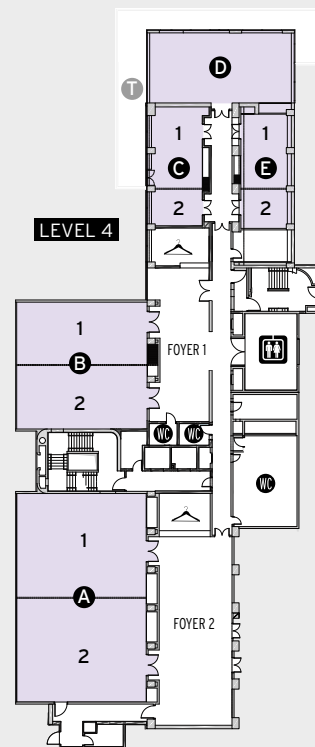

RIU PLAZA

HOTEL RIU PLAZA BERLIN

BERLIN · GERMANY

The Hotel Riu Plaza Berlin is a magnificent urban hotel located in the very center of the city. This hotel in Berlin was especially designed to offer you the best amenities so that you can enjoy an authentic urban getaway. It has free Wi-Fi, a gym, conference rooms and impeccable service, characteristic of RIU Hotels & Resorts.

The rooms at the Hotel Riu Plaza Berlin have all of the amenities to make your stay unforgettable. Its more than 300 rooms have satellite TV with multimedia connections, a desk, an electric kettle with courtesy coffee and rain shower heads, as well as many other features. In addition, at the hotel's fully-equipped gym you will have everything you need to get in a great workout.

At the Hotel Riu Plaza Berlin you'll find an exquisite gastronomic offering. We offer you the best breakfast buffet, a la carte lunches and dinners in our restaurant, and all sorts of refreshments and snacks in the hotel's cocktail lounge. Plus, you can use our Grab & Go service to get food to take with you any time of day.

For those who choose our hotel to celebrate events or business trips, we have 11 conference rooms equipped with the best technology. You can gather more than 800 people and enjoy the service provided by our team specializing in events. We guarantee your meetings and events will be a success.

EVENT ROOMS

Riu Plaza Berlin Hotel has 10.506 ft². (976 m².) of impressive conference and meeting rooms. Its 11 event rooms can accommodate up to 840 persons, and with the help of our amazing professional event planners your group, business meeting or wedding celebration is assured of a rousing success and endless compliments from every guest in attendance.

		Area m² (ft²)	Width m (ft)	Length m (ft)	Height m (ft)	Theater	Classroom	U-Shape	Banquet	Cocktail	
LEVEL 4	A										
	BEETHOVEN	247 (2659)	11 (118)	11.5 (124)	5.8 (19)	200	150	60	150	300	
	BEETHOVEN 1	135 (1453)	9 (97)	11.5 (124)	5.8 (19)	120	80	36	70	160	
	BEETHOVEN 2	112 (1205)	20 (216)	11.5 (124)	5.8 (19)	80	70	33	60	140	
B	BACH	150 (1614)	12 (128)	11.5 (124)	5.8 (19)	115	90	40	80	180	
	BACH 1	75 (807)	5.75 (62)	11.5 (124)	5.8 (19)	50	40	20	30	90	
	BACH 2	76 (807)	6 (65)	11.5 (124)	5.8 (19)	50	40	20	30	90	
C	STRAUSS	46 (495)	5 (54)	11.3 (122)	2.6 (8.5)	40	27	20	N/A	55	
	STRAUSS 1	30 (323)	5 (54)	7.6 (82)	2.6 (8.5)	25	18	8	N/A	35	
	STRAUSS 2	15 (161)	5 (54)	3.6 (39)	2.6 (8.5)	10	9	12	N/A	20	
D	WAGNER	100 (1076)	6.5 (70)	13.3 (143)	2.6 (8.5)	65	50	40	50	125	
	E	MENDELSSOHN	55 (592)	5 (54)	11.9 (128)	2.6 (8.5)	45	30	25	N/A	65
		MENDELSSOHN 1	37 (398)	5 (54)	6.75 (73)	2.6 (8.5)	25	20	17	N/A	45
MENDELSSOHN 2		18 (194)	5 (54)	4.05 (44)	2.6 (8.5)	13	9	8	N/A	N/A	
	FOYER 1	N/A	N/A	N/A	2.6 (8.5)	N/A	N/A	N/A	N/A	N/A	
	FOYER 2	N/A	N/A	N/A	2.6 (8.5)	N/A	N/A	N/A	N/A	N/A	

		Area m² (ft²)	Width m (ft)	Length m (ft)	Height m (ft)	Theater	Classroom	U-Shape	Banquet	Cocktail
LEVEL 6	F									
	BRAHMS	93 (1001)	5.4 (58)	17 (183)	2.6 (8.5)	60	60	38	50	115
	BRAHMS 1	50 (538)	5.4 (58)	9 (98)	2.6 (8.5)	35	40	25	30	60
	BRAHMS 2	43 (463)	5.4 (58)	8 (85)	2.6 (8.5)	25	20	13	20	55