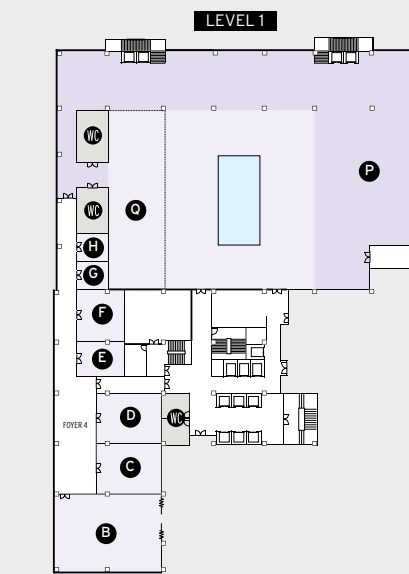

EVENT ROOMS

GROUND FLOOR	Area m² (ft²)	Width m (ft)	Length m (ft)	Height m (ft)	Theater	Classroom	U-Shape	Banquet	Cocktail
A GUADALAJARA	1166 (12560)	24.5 (264)	47.62 (156)	6.45 (21)	1200	720	160	780	900
GUADALAJARA 1	96 (315)	8.14 (27)	11.78 (39)	6.45 (21)	70	30	30	50	50
GUADALAJARA 2	100 (327)	8.46 (28)	11.78 (39)	6.45 (21)	75	40	30	50	50
GUADALAJARA 3	91 (297)	7.69 (25)	11.78 (39)	6.45 (21)	75	30	30	50	50
GUADALAJARA 4	168 (553)	12.42 (41)	13.56 (44)	6.45 (21)	180	60	40	90	90
GUADALAJARA 5	162 (531)	11.94 (39)	13.56 (44)	6.45 (21)	170	60	40	100	100
GUADALAJARA 6	128 (420)	12.52 (30)	10.22 (34)	6.45 (21)	120	40	35	80	80
GUADALAJARA 7	122 (399)	11.89 (50)	10.22 (34)	6.45 (21)	95	40	35	90	90
GUADALAJARA 8	86 (281)	9.22 (55)	9.28 (30)	6.45 (21)	65	25	20	50	50
GUADALAJARA 9	141 (462)	15.17 (80)	9.28 (30)	6.45 (21)	110	55	40	60	60
GUADALAJARA 1 Y 2	196 (643)	16.65 (80)	11.78 (39)	6.45 (21)	190	95	45	100	100
GUADALAJARA 1, 2, 3	289 (947)	24.5 (80)	11.78 (39)	6.45 (21)	325	120	70	150	180
GUADALAJARA 1,2,3,4 Y 5	624 (2048)	24.5 (53)	25.48 (84)	6.45 (21)	680	260	80	340	340
GUADALAJARA 1,2,3,4,5,6 Y 7	936 (3072)	24.5 (80)	38.22 (125)	6.45 (21)	1120	380	130	570	570
GUADALAJARA 2 Y 3	192 (628)	16.26 (80)	11.78 (39)	6.45 (21)	180	60	60	100	100
GUADALAJARA 4 Y 5	332 (1090)	24.5 (80)	13.56 (44)	6.45 (21)	375	150	80	190	190
GUADALAJARA 4,5,6 Y 7	643 (2110)	24.5 (80)	26.25 (86)	6.45 (21)	750	260	95	360	360
GUADALAJARA 4,5,6,7,8 Y 9	874 (2867)	24.5 (80)	35.67 (117)	6.45 (21)	1050	420	125	470	470
GUADALAJARA 6 Y 7	250 (821)	24.5 (80)	10.22 (34)	6.45 (21)	220	85	65	170	170
GUADALAJARA 6,7,8 Y 9	481 (1579)	24.5 (80)	19.65 (64)	6.45 (21)	420	220	95	280	280
GUADALAJARA 8 Y 9	227 (746)	24.5 (80)	9.28 (30)	6.45 (21)	180	80	60	110	110
FOYER 1	54 (179)	2.75 (9)	19.79 (65)	7.5 (25)	N/A	N/A	N/A	N/A	N/A
FOYER 2	327 (1073)	7.27 (24)	45 (148)	7.5 (25)	N/A	N/A	N/A	N/A	200
FOYER 3	249 (816)	6.39 (21)	38.94 (128)	7.5 (25)	N/A	N/A	N/A	N/A	250

LEVEL 1	Area m² (ft²)	Width m (ft)	Length m (ft)	Height m (ft)	Theater	Classroom	U-Shape	Banquet	Cocktail
B CHAPALA	20 (66)	4.52 (15)	4.5 (48)	4 (15)	N/A	N/A	N/A	N/A	N/A
C ZAPOCAN	22 (72)	4.43 (15)	5 (54)	4 (16)	N/A	N/A	N/A	N/A	N/A
D CAREYES	55 (182)	7.4 (24)	7.5 (81)	7 (25)	40	30	16	40	35
E TEQUILA	34 (113)	4.84 (16)	7.1 (76)	7 (23)	24	15	12	20	35
F TLAQUEPAQUE	73 (239)	7.27 (24)	10 (108)	10 (33)	80	39	24	50	40
G TONALÁ	73 (239)	7.27 (24)	10 (108)	10 (33)	80	39	24	50	40
H VALLARTA	196 (645)	13 (43)	17.5 (188)	17 (57)	180	90	42	120	150
DECÁPOLIS	1097 (3593)	N/A	N/A	5.5 (18)	N/A	N/A	N/A	N/A	354
DECÁPOLIS CENTRAL	735 (2406)	21 (69)	35 (115)	5.5 (18)	N/A	N/A	N/A	N/A	196
DECÁPOLIS TERRAZA	164 (537)	7.7 (25)	21.3 (70)	5.5 (18)	N/A	N/A	N/A	N/A	60
DECÁPOLIS RES.	198 (651)	7.4 (24)	26.8 (88)	5.5 (18)	N/A	N/A	N/A	N/A	98
JALISCO	589 (1936)	N/A	N/A	4 (13)	N/A	N/A	N/A	450	500
I JALISCO 1	381 (1251)	17 (183)	22.4 (74)	4 (13)	N/A	N/A	N/A	330	350
J JALISCO 2	208 (685)	8.37 (90)	24.9 (82)	4 (13)	N/A	N/A	N/A	120	150