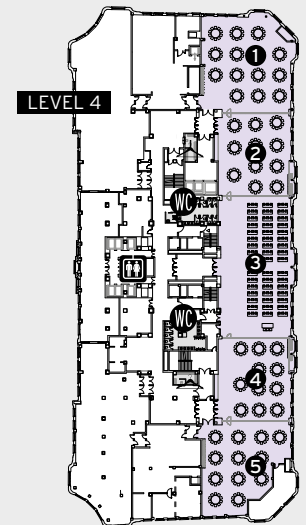

RIU PLAZA

HOTEL RIU PLAZA ESPAÑA

MADRID · SPAIN

The Hotel Riu Plaza España, located in the emblematic Edificio España on Madrid's Gran Vía, has 27 floors with a wide range of facilities to make your stay a memorable experience. This hotel on the Gran Vía offers free WiFi throughout the hotel, a Sky Bar with breathtaking views of the city and conference rooms for holding your best events.

The Hotel Riu Plaza España offers you more than 550 rooms, each with a mini-fridge, air conditioning and heating, an electronic safe, and a complimentary welcome kit, among many other amenities, to make your stay as pleasant as possible. And, if you like, you can cool off in the outdoor swimming pool* located on the 21th floor, or do your daily workout in the gym.

Why not check out our exclusive Sky Bar in Madrid? Located on floor 26 of the hotel, this trendy spot will surprise you with an exquisite range of cocktails and drinks. On floor 27 you'll find the Rooftop Bar, one of Madrid's best terraces with 360° views; the perfect spot to enjoy Madrid from the sky.

If you want to hold your most important meetings and events in Madrid, the Hotel Riu Plaza España is sure to be the perfect venue for you, as it has 17 meeting rooms, with a total capacity of 1500 people, and a terrace on the 27th floor to make your event something special.

EVENT ROOMS

LEVEL 3	Area m²	Theate	Classroom	Cabaret	U Shape	Boardroom	Banquet 8	Banquet 10	Buffet	Cocktail
1A Cibeles	105	100	80	48	33	26	56	70	40	90
1B Puerta del Sol	50	30	20	16	15	12	16	20	-	25
1AB C + PS	155	130	100	64	48	38	72	90	40	115
2 Plaza Mayor	101	60	48	32	21	22	32	40	18	50
3 Chamberi	72	50	36	24	27	28	32	40	-	40
4A Neptuno	121	110	90	48	33	26	56	70	40	95
4B P. de Alcalá	45	30	20	16	15	12	16	20	-	25
4AB N + PA	166	140	110	64	48	38	72	90	40	120
5A Princesa	112	35	30	32	26	20	40	50	27	50
5B Colón	157	80	48	32	28	28	48	60	32	80
5C Retiro	113	35	30	32	20	20	40	50	16	30
5AB P + C	269	115	78	64	54	48	88	110	59	130
5ABC P + C + R	382	150	108	96	74	68	128	160	75	160
5BC C + R	270	115	78	64	48	48	88	110	48	110
6A Callao	158	80	48	32	28	28	48	60	32	80
6B Gran Vía	147	35	30	32	26	20	40	50	27	50
6 C + GV	305	115	78	64	54	48	88	110	59	130

LEVEL 4	Area m²	Theate	Classroom	Cabaret	U Shape	Boardroom	Banquet 8	Banquet 10	Buffet	Cocktail
Madrid 1	358	350	200	140	64	74	152	190	120	260
Madrid 1-2	620	550	320	260	124	144	296	230	230	480
Madrid 1-3	1046	990	620	410	218	248	488	410	380	820
Madrid 1-4	1306	1230	760	512	278	318	608	730	468	1030
Madrid 1-5	1593	1330	820	568	290	326	688	880	528	1190
Madrid 2	262	240	120	120	60	70	144	150	110	210
Madrid 2-3	688	640	420	270	160	174	328	390	260	550
Madrid 2-4	948	880	560	372	214	244	448	540	348	750
Madrid 2-5	1235	908	620	428	226	252	528	690	408	940
Madrid 3	426	400	300	150	100	104	192	240	150	350
Madrid 3-4	686	640	420	252	160	174	312	390	238	550
Madrid 3-5	973	740	510	308	166	182	392	490	298	720
Madrid 4	260	240	120	102	60	70	120	150	88	210
Madrid 4-5	547	380	210	158	66	80	200	250	148	370
Madrid 5	287	140	90	56	30	30	80	100	60	160