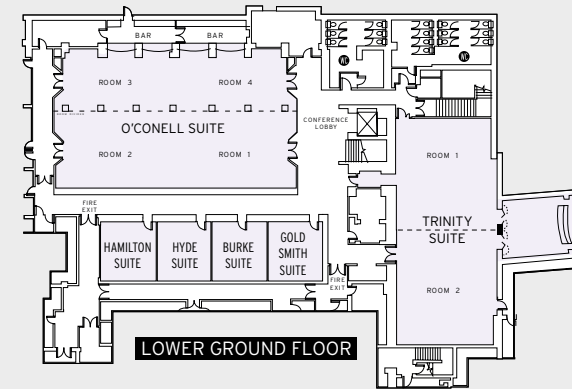

RIU PLAZA

HOTEL RIU PLAZA THE GRESHAM DUBLIN

DUBLIN · IRELAND

The new Hotel Riu Plaza The Gresham Dublin is located in the heart of Dublin, in a historic building on the famous O'Connell Street, and become one of the city's emblematic sites. This Irish hotel offers you the best facilities for you to enjoy an unforgettable holiday with RIU Hotels & Resorts.

All of the rooms in this urban Dublin hotel are equipped with the most excellent amenities to cover all your needs during your stay with us, including a television, safe and WiFi connection. We also have a penthouse suite from which you can enjoy spectacular views over the city and the incredible surroundings of the Hotel Riu Plaza The Gresham Dublin

This new hotel in Ireland offers various unique function rooms for you to hold any kind of event. These rooms are perfectly equipped for your meetings to be a resounding success. The Hotel Riu Plaza The Gresham Dublin is also located very close to the Convention Centre Dublin making it the ideal place for business travellers.

The new Hotel Riu Plaza The Gresham Dublin has an extensive and well-planned menu for you to enjoy authentic culinary experiences. The facilities also include a bar for you to savour the best aperitifs or relax with an authentic cup of tea.

EVENT ROOMS

The Hotel Riu Plaza The Gresham Dublin has 10 conference rooms where you can hold your most important events. At our facilities you will find everything you need to ensure your meetings are a success. We also provide you with a fabulous team of professionals who can help you organize your events.

GROUND FLOOR	Area m² (ft²)	Width m (ft)	Length m (ft)	Height m (ft)	Theater	Classroom	U-Shape	Banquet	Cocktail
TRINITY SUITE	181 (1948)	21.6 (233)	8.4 (90)	2.74 (29)	180	70	40	110	160
TRINITY ROOM 1	91 (980)	10.8 (116)	8.4 (90)	2.74 (29)	80	30	30	50	60
TRINITY ROOM 2	92 (980)	10.8 (116)	8.4 (90)	2.74 (29)	80	30	30	50	60
O'CONNELL SUITE	289 (3111)	13.5 (145)	21.4 (230)	2.74 (29)	180	70	40	130	200
O'CONNELL ROOM 1	182 (1959)	8.5 (92)	21.4 (230)	2.74 (29)	80	30	30	50	60
O'CONNELL ROOM 4	108 (1163)	5 (54)	21.4 (230)	2.74 (29)	80	30	30	50	60
GOLDSMITH SUITE	24 (258)	4.57 (49)	5.18 (56)	2.74 (29)	20	12	12	N/A	N/A
BURKE ROOM	24 (258)	4.57 (49)	5.18 (56)	2.74 (29)	20	12	12	N/A	N/A
HYDE ROOM	24 (258)	4.57 (49)	5.18 (56)	2.74 (29)	20	12	12	N/A	N/A
HAMILTON ROOM	24 (258)	4.57 (49)	5.18 (56)	2.74 (29)	20	12	12	N/A	N/A

FIRST FLOOR	Area m² (ft²)	Width m (ft)	Length m (ft)	Height m (ft)	Theater	Classroom	U-Shape	Banquet	Cocktail
THE BALLROOM	320 (3445)	13.9 (150)	23 (248)	4 (43)	260	150	60	180	300
SWIFT ROOM	91 (980)	8.53 (92)	11 (118)	2.74 (29)	80	40	30	50	60