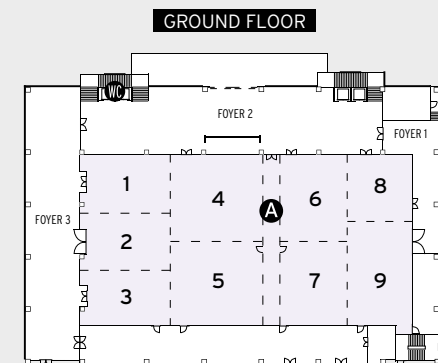

EVENT ROOMS

GROUND FLOOR	Area m² (ft²)	Width m (ft)	Length m (ft)	Height m (ft)	Theater	Classroom	U-Shape	Banquet	Cocktail
A GUADALAJARA	1166 (12560)	24.5 (264)	47.62 (156)	6.45 (21)	1200	720	160	780	900
GUADALAJARA 1	96 (315)	8.14 (27)	11.78 (39)	6.45 (21)	70	30	30	50	50
GUADALAJARA 2	100 (327)	8.46 (28)	11.78 (39)	6.45 (21)	75	40	30	50	50
GUADALAJARA 3	91 (297)	7.69 (25)	11.78 (39)	6.45 (21)	75	30	30	50	50
GUADALAJARA 4	168 (553)	12.42 (41)	13.56 (44)	6.45 (21)	180	60	40	90	90
GUADALAJARA 5	162 (531)	11.94 (39)	13.56 (44)	6.45 (21)	170	60	40	100	100
GUADALAJARA 6	128 (420)	12.52 (30)	10.22 (34)	6.45 (21)	120	40	35	80	80
GUADALAJARA 7	122 (399)	11.89 (50)	10.22 (34)	6.45 (21)	95	40	35	90	90
GUADALAJARA 8	86 (281)	9.22 (55)	9.28 (30)	6.45 (21)	65	25	20	50	50
GUADALAJARA 9	141 (462)	15.17 (80)	9.28 (30)	6.45 (21)	110	55	40	60	60
GUADALAJARA 1 Y 2	196 (643)	16.65 (80)	11.78 (39)	6.45 (21)	190	95	45	100	100
GUADALAJARA 1, 2, 3	289 (947)	24.5 (80)	11.78 (39)	6.45 (21)	325	120	70	150	180
GUADALAJARA 1,2,3,4 Y 5	624 (2048)	24.5 (53)	25.48 (84)	6.45 (21)	680	260	80	340	340
GUADALAJARA 1,2,3,4,5,6 Y 7	936 (3072)	24.5 (80)	38.22 (125)	6.45 (21)	1120	380	130	570	570
GUADALAJARA 2 Y 3	192 (628)	16.26 (80)	11.78 (39)	6.45 (21)	180	60	60	100	100
GUADALAJARA 4 Y 5	332 (1090)	24.5 (80)	13.56 (44)	6.45 (21)	375	150	80	190	190
GUADALAJARA 4,5,6 Y 7	643 (2110)	24.5 (80)	26.25 (86)	6.45 (21)	750	260	95	360	360
GUADALAJARA 4,5,6,7,8 Y 9	874 (2867)	24.5 (80)	35.67 (117)	6.45 (21)	1050	420	125	470	470
GUADALAJARA 6 Y 7	250 (821)	24.5 (80)	10.22 (34)	6.45 (21)	220	85	65	170	170
GUADALAJARA 6,7,8 Y 9	481 (1579)	24.5 (80)	19.65 (64)	6.45 (21)	420	220	95	280	280
GUADALAJARA 8 Y 9	227 (746)	24.5 (80)	9.28 (30)	6.45 (21)	180	80	60	110	110
FOYER 1	54 (179)	2.75 (9)	19.79 (65)	7.5 (25)	N/A	N/A	N/A	N/A	N/A
FOYER 2	327 (1073)	7.27 (24)	45 (148)	7.5 (25)	N/A	N/A	N/A	N/A	200
FOYER 3	249 (816)	6.39 (21)	38.94 (128)	7.5 (25)	N/A	N/A	N/A	N/A	250

LEVEL 1	Area m² (ft²)	Width m (ft)	Length m (ft)	Height m (ft)	Theater	Classroom	U-Shape	Banquet	Cocktail
B CHAPALA	20 (66)	4.52 (15)	4.5 (48)	4 (15)	N/A	N/A	N/A	N/A	N/A
C ZAPOCAN	22 (72)	4.43 (15)	5 (54)	4 (16)	N/A	N/A	N/A	N/A	N/A
D CAREYES	55 (182)	7.4 (24)	7.5 (81)	7 (25)	40	30	16	40	35
E TEQUILA	34 (113)	4.84 (16)	7.1 (76)	7 (23)	24	15	12	20	35
F TLAQUEPAQUE	73 (239)	7.27 (24)	10 (108)	10 (33)	80	39	24	50	40
G TONALÁ	73 (239)	7.27 (24)	10 (108)	10 (33)	80	39	24	50	40
H VALLARTA	196 (645)	13 (43)	17.5 (188)	17 (57)	180	90	42	120	150
DECÁPOLIS	1097 (3593)	N/A	N/A	5.5 (18)	N/A	N/A	N/A	N/A	354
DECÁPOLIS CENTRAL	735 (2406)	21 (69)	35 (115)	5.5 (18)	N/A	N/A	N/A	N/A	196
DECÁPOLIS TERRAZA	164 (537)	7.7 (25)	21.3 (70)	5.5 (18)	N/A	N/A	N/A	N/A	60
DECÁPOLIS RES.	198 (651)	7.4 (24)	26.8 (88)	5.5 (18)	N/A	N/A	N/A	N/A	98
JALISCO	589 (1936)	N/A	N/A	4 (13)	N/A	N/A	N/A	450	500
I JALISCO 1	381 (1251)	17 (183)	22.4 (74)	4 (13)	N/A	N/A	N/A	330	350
J JALISCO 2	208 (685)	8.37 (90)	24.9 (82)	4 (13)	N/A	N/A	N/A	120	150