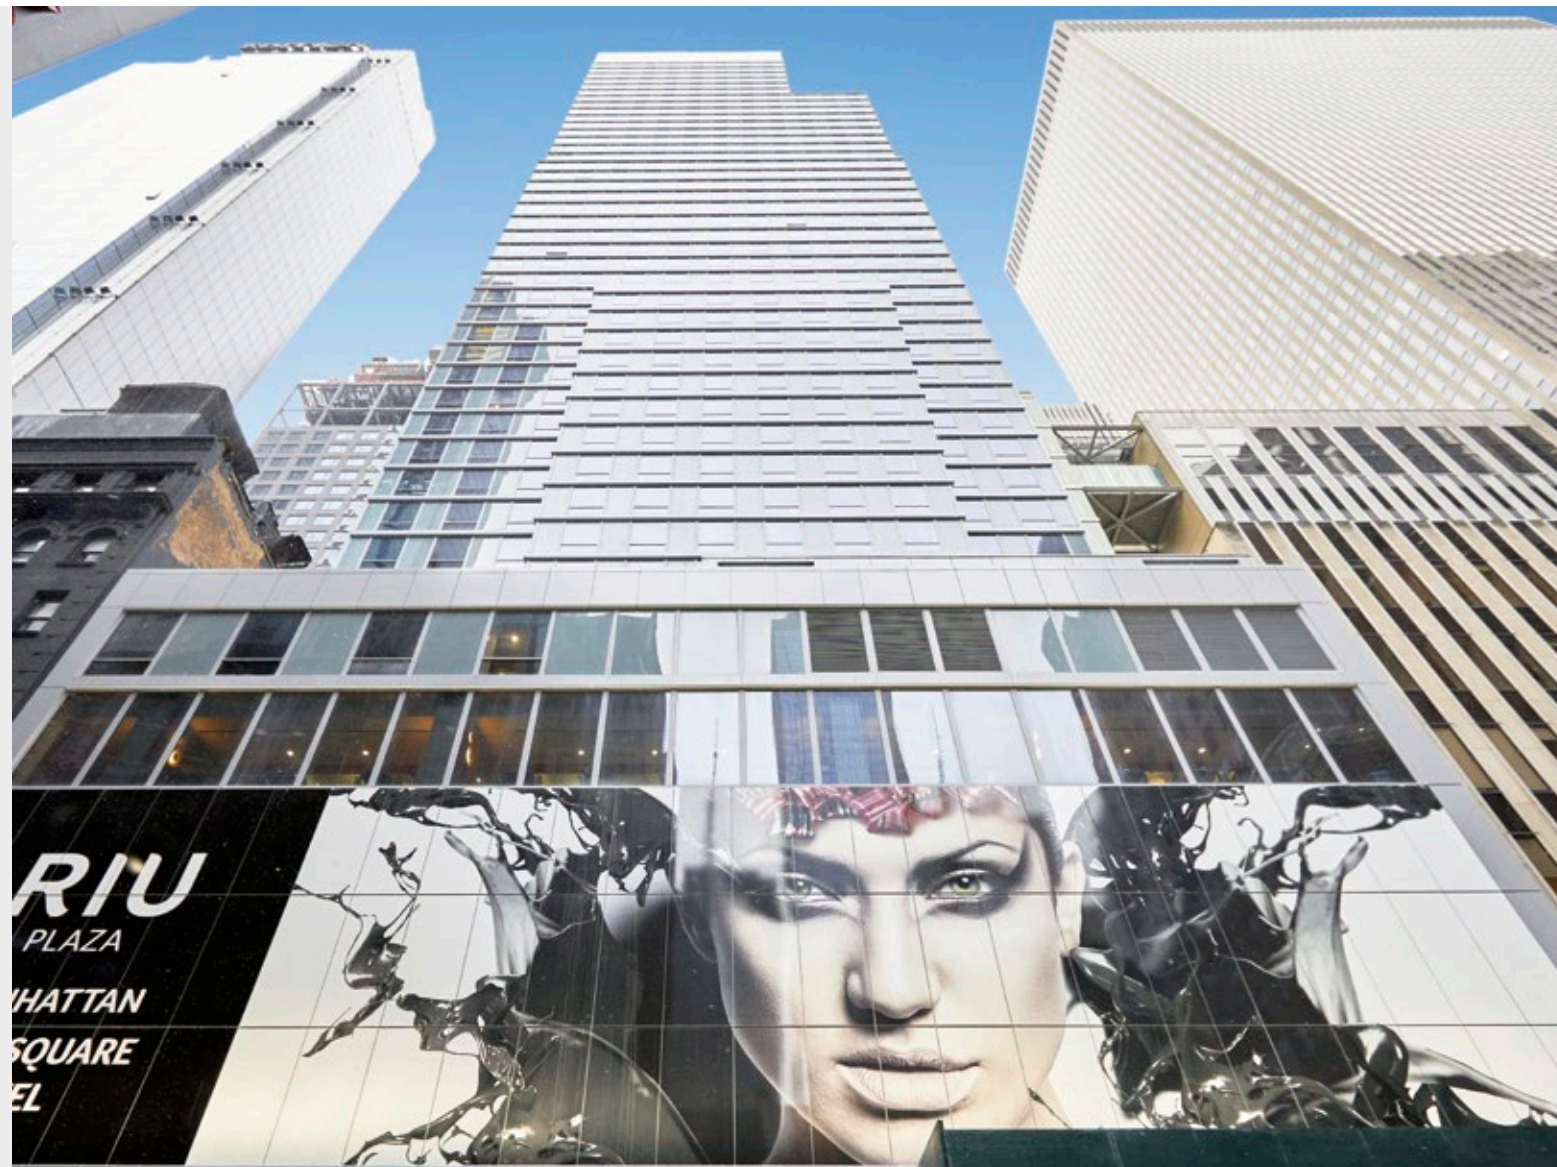

RIU PLAZA

HOTEL RIU PLAZA MANHATTAN TIMES SQUARE

NEW YORK · USA

If you are thinking of a getaway to New York, the Hotel Riu Plaza Manhattan Times Square is the ideal option. Its perfect location in Manhattan, the design of its facilities and the exclusive service it offers will turn your holiday into an unforgettable experience.

This hotel in Times Square has more than 650 rooms which offer everything you need to enjoy a moment of relaxation after a busy day exploring the city. All of them have air conditioning, satellite TV, a mini-fridge and safe, among other amenities. What's more, with the facility fee, you have access to extra services such as luggage storage on arrival and departure, a bottle of water in the room on your arrival and unlimited access to the gym so you can keep up your fitness routine.

Hotel Riu Plaza Manhattan Times Square has a restaurant that offers the best American buffet breakfasts so that you can start your day full of energy. And at the Grab & Go at this hotel next to Times Square you can buy drinks and snacks to have there and then, or to take with you on your day out in New York. And remember that the hotel's fantastic location means you have access to the main subway lines that reach all areas of the city.