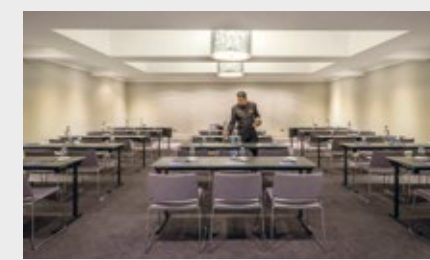

RIU PLAZA

HOTEL RIU PLAZA THE GRESHAM DUBLIN

DUBLIN · IRELAND

The new Hotel Riu Plaza The Gresham Dublin is located in the heart of Dublin, in a historic building on the famous O'Connell Street, and become one of the city's emblematic sites. This Irish hotel offers you the best facilities for you to enjoy an unforgettable holiday with RIU Hotels & Resorts.

All of the rooms in this urban Dublin hotel are equipped with the most excellent amenities to cover all your needs during your stay with us, including a television, safe and WiFi connection. We also have a penthouse suite from which you can enjoy spectacular views over the city and the incredible surroundings of the Hotel Riu Plaza The Gresham Dublin

This new hotel in Ireland offers various unique function rooms for you to hold any kind of event. These rooms are perfectly equipped for your meetings to be a resounding success. The Hotel Riu Plaza The Gresham Dublin is also located very close to the Convention Centre Dublin making it the ideal place for business travellers.

The new Hotel Riu Plaza The Gresham Dublin has an extensive and well-planned menu for you to enjoy authentic culinary experiences. The facilities also include a bar for you to savour the best aperitifs or relax with an authentic cup of tea.

EVENT ROOMS

The Hotel Riu Plaza The Gresham Dublin has 10 conference rooms where you can hold your most important events. At our facilities you will find everything you need to ensure your meetings are a success. We also provide you with a fabulous team of professionals who can help you organize your events.

GROUND FLOOR	Area m² (ft²)	Width m (ft)	Length m (ft)	Height m (ft)	Theater	Classroom	U-Shape	Banquet	Cocktail
TRINITY SUITE	181 (1948)	21.6 (233)	8.4 (90)	2.74 (29)	180	70	40	110	160
TRINITY ROOM 1	91 (980)	10.8 (116)	8.4 (90)	2.74 (29)	80	30	30	50	60
TRINITY ROOM 2	92 (980)	10.8 (116)	8.4 (90)	2.74 (29)	80	30	30	50	60
O'CONNELL SUITE	289 (3111)	13.5 (145)	21.4 (230)	2.74 (29)	180	70	40	130	200
O'CONNELL ROOM 1	182 (1959)	8.5 (92)	21.4 (230)	2.74 (29)	80	30	30	50	60
O'CONNELL ROOM 4	108 (1163)	5 (54)	21.4 (230)	2.74 (29)	80	30	30	50	60
GOLDSMITH SUITE	24 (258)	4.57 (49)	5.18 (56)	2.74 (29)	20	12	12	N/A	N/A
BURKE ROOM	24 (258)	4.57 (49)	5.18 (56)	2.74 (29)	20	12	12	N/A	N/A
HYDE ROOM	24 (258)	4.57 (49)	5.18 (56)	2.74 (29)	20	12	12	N/A	N/A
HAMILTON ROOM	24 (258)	4.57 (49)	5.18 (56)	2.74 (29)	20	12	12	N/A	N/A

FIRST FLOOR	Area m² (ft²)	Width m (ft)	Length m (ft)	Height m (ft)	Theater	Classroom	U-Shape	Banquet	Cocktail
THE BALLROOM	320 (3445)	13.9 (150)	23 (248)	4 (43)	260	150	60	180	300
SWIFT ROOM	91 (980)	8.53 (92)	11 (118)	2.74 (29)	80	40	30	50	60