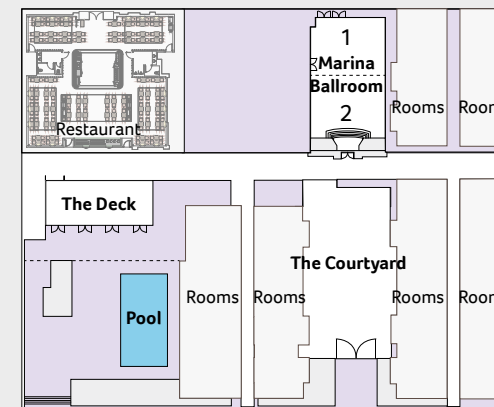

RIU PLAZA

HOTEL RIU PLAZA FISHERMAN'S WHARF

SAN FRANCISCO · USA

Hotel Riu Plaza Fisherman's Wharf is located close to Pier 39, one of the most iconic parts of San Francisco, and it offers the best services so that you can enjoy an unforgettable stay. Its complete facilities include free WiFi, an outdoor pool, gym and conference rooms.

This hotel in San Francisco has more than 500 rooms that are perfectly equipped to offer you maximum comfort. The facilities at Hotel Riu Plaza Fisherman's Wharf also include a pool where you can enjoy the Californian climate throughout the hottest months.

The food at this hotel in Pier 39 won't disappoint you. At the bar/restaurant, we offer American buffet breakfasts and á la carte lunches and dinners so that you can choose the dishes you like the most. In addition, you also have the option of the snack bar, open all day, where you can try delicious snacks and appetisers.

Hotel Riu Plaza Fisherman's Wharf in San Francisco has a gym so sports-lovers have the space to practice their favourite activities. If you're in San Francisco for business, this hotel in Pier 39 provides conference rooms where you can hold your meetings and events. Our staff will take care of offering you all the services you need.