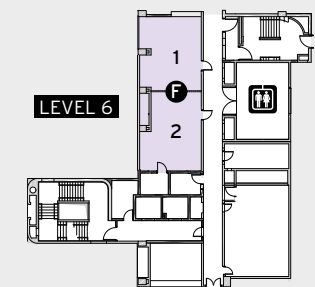

RIU PLAZA

HOTEL RIU PLAZA BERLIN

BERLIN · GERMANY

The Hotel Riu Plaza Berlin is a magnificent urban hotel located in the very center of the city. This hotel in Berlin was especially designed to offer you the best amenities so that you can enjoy an authentic urban getaway. It has free Wi-Fi, a gym, conference rooms and impeccable service, characteristic of RIU Hotels & Resorts.

The rooms at the Hotel Riu Plaza Berlin have all of the amenities to make your stay unforgettable. Its more than 300 rooms have satellite TV with multimedia connections, a desk, an electric kettle with courtesy coffee and rain shower heads, as well as many other features. In addition, at the hotel's fully-equipped gym you will have everything you need to get in a great workout.

At the Hotel Riu Plaza Berlin you'll find an exquisite gastronomic offering. We offer you the best breakfast buffet, a la carte lunches and dinners in our restaurant, and all sorts of refreshments and snacks in the hotel's cocktail lounge. Plus, you can use our Grab & Go service to get food to take with you any time of day.

For those who choose our hotel to celebrate events or business trips, we have 11 conference rooms equipped with the best technology. You can gather more than 800 people and enjoy the service provided by our team specializing in events. We guarantee your meetings and events will be a success.

EVENT ROOMS

Riu Plaza Berlin Hotel has 10.506 ft². (976 m².) of impressive conference and meeting rooms. Its 11 event rooms can accommodate up to 840 persons, and with the help of our amazing professional event planners your group, business meeting or wedding celebration is assured of a rousing success and endless compliments from every guest in attendance.

		Area m² (ft²)	Width m (ft)	Length m (ft)	Height m (ft)	Theater	Classroom	U-Shape	Banquet	Cocktail	
LEVEL 4	A										
	BEETHOVEN	247 (2659)	11 (118)	11.5 (124)	5.8 (19)	200	150	60	150	300	
	BEETHOVEN 1	135 (1453)	9 (97)	11.5 (124)	5.8 (19)	120	80	36	70	160	
	BEETHOVEN 2	112 (1205)	20 (216)	11.5 (124)	5.8 (19)	80	70	33	60	140	
B	BACH	150 (1614)	12 (128)	11.5 (124)	5.8 (19)	115	90	40	80	180	
	BACH 1	75 (807)	5.75 (62)	11.5 (124)	5.8 (19)	50	40	20	30	90	
	BACH 2	76 (807)	6 (65)	11.5 (124)	5.8 (19)	50	40	20	30	90	
C	STRAUSS	46 (495)	5 (54)	11.3 (122)	2.6 (8.5)	40	27	20	N/A	55	
	STRAUSS 1	30 (323)	5 (54)	7.6 (82)	2.6 (8.5)	25	18	8	N/A	35	
	STRAUSS 2	15 (161)	5 (54)	3.6 (39)	2.6 (8.5)	10	9	12	N/A	20	
D	WAGNER	100 (1076)	6.5 (70)	13.3 (143)	2.6 (8.5)	65	50	40	50	125	
	E	MENDELSSOHN	55 (592)	5 (54)	11.9 (128)	2.6 (8.5)	45	30	25	N/A	65
		MENDELSSOHN 1	37 (398)	5 (54)	6.75 (73)	2.6 (8.5)	25	20	17	N/A	45
MENDELSSOHN 2		18 (194)	5 (54)	4.05 (44)	2.6 (8.5)	13	9	8	N/A	N/A	
	FOYER 1	N/A	N/A	N/A	2.6 (8.5)	N/A	N/A	N/A	N/A	N/A	
	FOYER 2	N/A	N/A	N/A	2.6 (8.5)	N/A	N/A	N/A	N/A	N/A	

		Area m² (ft²)	Width m (ft)	Length m (ft)	Height m (ft)	Theater	Classroom	U-Shape	Banquet	Cocktail
LEVEL 6	F									
	BRAHMS	93 (1001)	5.4 (58)	17 (183)	2.6 (8.5)	60	60	38	50	115
	BRAHMS 1	50 (538)	5.4 (58)	9 (98)	2.6 (8.5)	35	40	25	30	60
	BRAHMS 2	43 (463)	5.4 (58)	8 (85)	2.6 (8.5)	25	20	13	20	55