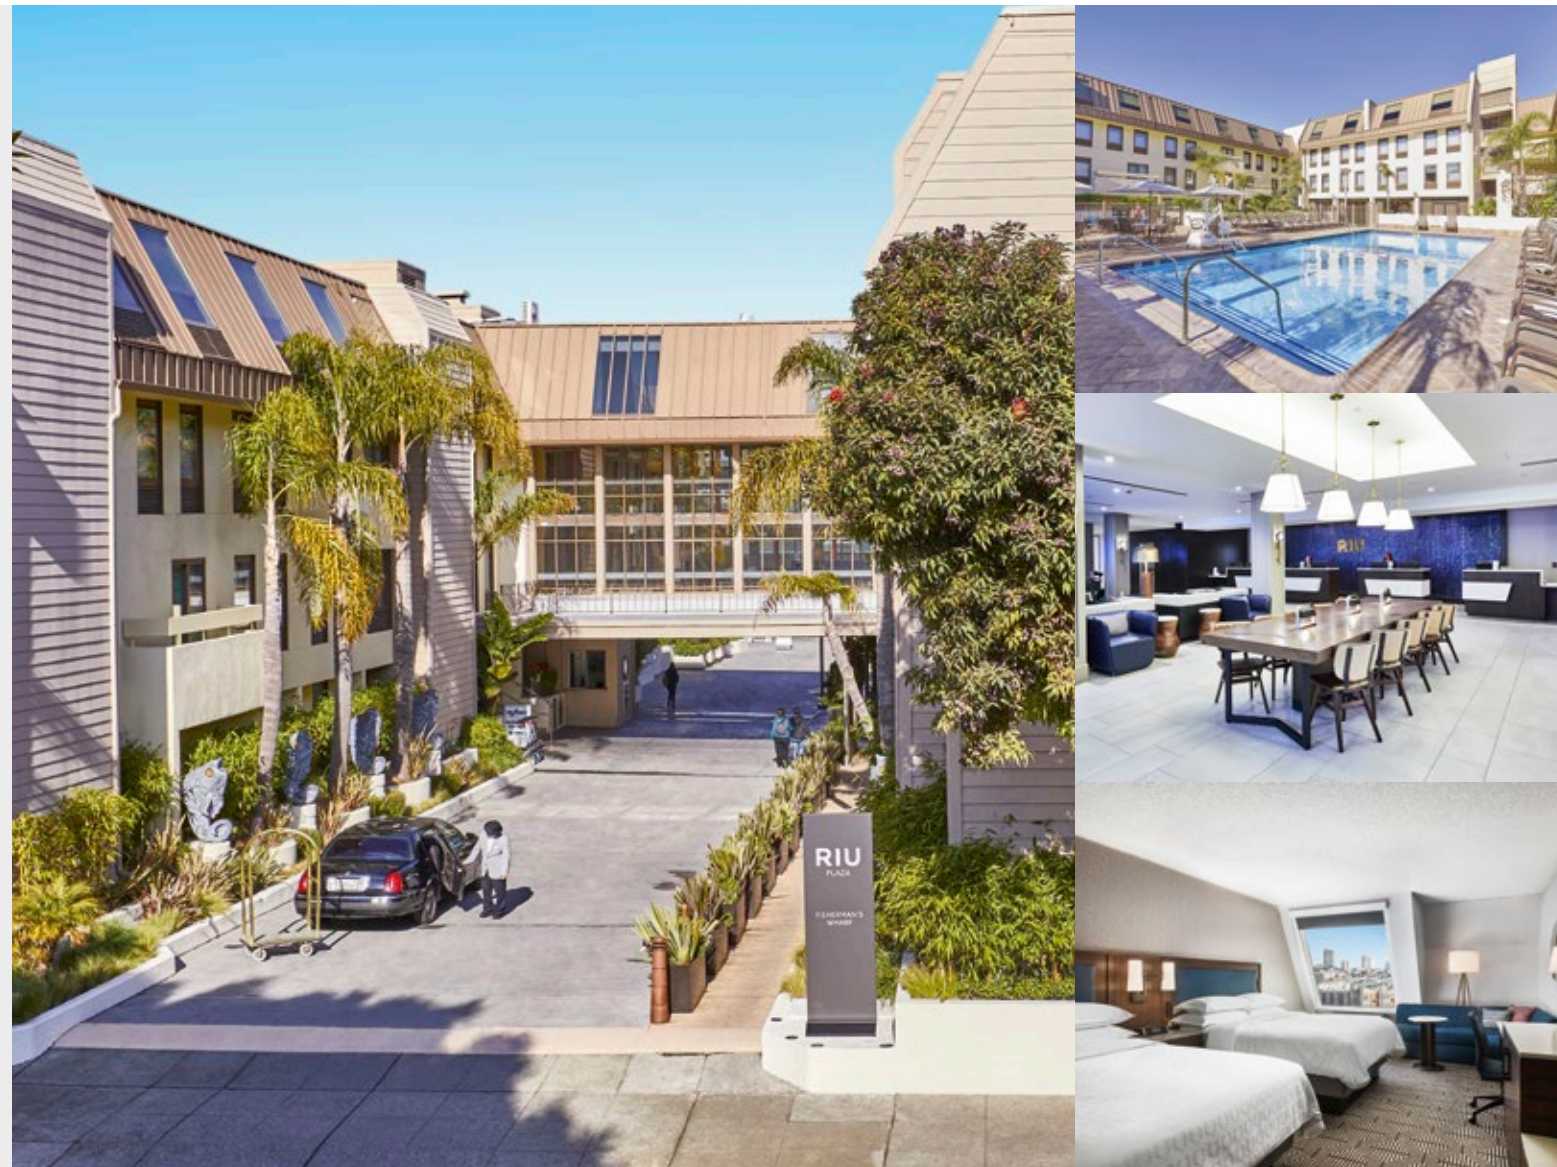

RIU PLAZA

HOTEL RIU PLAZA FISHERMAN'S WHARF

SAN FRANCISCO · USA

Hotel Riu Plaza Fisherman's Wharf is located close to Pier 39, one of the most iconic parts of San Francisco, and it offers the best services so that you can enjoy an unforgettable stay. Its complete facilities include free WiFi, an outdoor pool, gym and conference rooms.

This hotel in San Francisco has more than 500 rooms that are perfectly equipped to offer you maximum comfort. The facilities at Hotel Riu Plaza Fisherman's Wharf also include a pool where you can enjoy the Californian climate throughout the hottest months.

The food at this hotel in Pier 39 won't disappoint you. At the bar/restaurant, we offer American buffet breakfasts and á la carte lunches and dinners so that you can choose the dishes you like the most. In addition, you also have the option of the snack bar, open all day, where you can try delicious snacks and appetisers.

Hotel Riu Plaza Fisherman's Wharf in San Francisco has a gym so sports-lovers have the space to practice their favourite activities. If you're in San Francisco for business, this hotel in Pier 39 provides conference rooms where you can hold your meetings and events. Our staff will take care of offering you all the services you need.