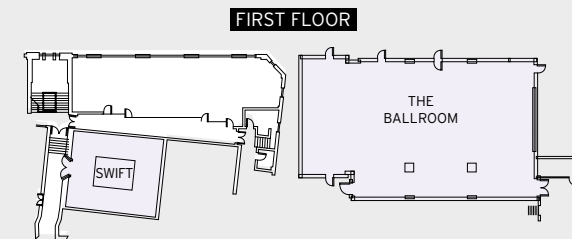

RIU PLAZA

HOTEL RIU PLAZA THE GRESHAM DUBLIN

DUBLIN · IRELAND

The new Hotel Riu Plaza The Gresham Dublin is located in the heart of Dublin, in a historic building on the famous O'Connell Street, and become one of the city's emblematic sites. This Irish hotel offers you the best facilities for you to enjoy an unforgettable holiday with RIU Hotels & Resorts.

All of the rooms in this urban Dublin hotel are equipped with the most excellent amenities to cover all your needs during your stay with us, including a television, safe and WiFi connection. We also have a penthouse suite from which you can enjoy spectacular views over the city and the incredible surroundings of the Hotel Riu Plaza The Gresham Dublin

This new hotel in Ireland offers various unique function rooms for you to hold any kind of event. These rooms are perfectly equipped for your meetings to be a resounding success. The Hotel Riu Plaza The Gresham Dublin is also located very close to the Convention Centre Dublin making it the ideal place for business travellers.

The new Hotel Riu Plaza The Gresham Dublin has an extensive and well-planned menu for you to enjoy authentic culinary experiences. The facilities also include a bar for you to savour the best aperitifs or relax with an authentic cup of tea.

EVENT ROOMS

The Hotel Riu Plaza The Gresham Dublin has 10 conference rooms where you can hold your most important events. At our facilities you will find everything you need to ensure your meetings are a success. We also provide you with a fabulous team of professionals who can help you organize your events.

GROUND FLOOR	Area m² (ft²)	Width m (ft)	Length m (ft)	Height m (ft)	Theater	Classroom	U-Shape	Banquet	Cocktail
TRINITY SUITE	181 (1948)	21.6 (233)	8.4 (90)	2.74 (29)	180	70	40	110	160
TRINITY ROOM 1	91 (980)	10.8 (116)	8.4 (90)	2.74 (29)	80	30	30	50	60
TRINITY ROOM 2	92 (980)	10.8 (116)	8.4 (90)	2.74 (29)	80	30	30	50	60
O'CONNELL SUITE	289 (3111)	13.5 (145)	21.4 (230)	2.74 (29)	180	70	40	130	200
O'CONNELL ROOM 1	182 (1959)	8.5 (92)	21.4 (230)	2.74 (29)	80	30	30	50	60
O'CONNELL ROOM 4	108 (1163)	5 (54)	21.4 (230)	2.74 (29)	80	30	30	50	60
GOLDSMITH SUITE	24 (258)	4.57 (49)	5.18 (56)	2.74 (29)	20	12	12	N/A	N/A
BURKE ROOM	24 (258)	4.57 (49)	5.18 (56)	2.74 (29)	20	12	12	N/A	N/A
HYDE ROOM	24 (258)	4.57 (49)	5.18 (56)	2.74 (29)	20	12	12	N/A	N/A
HAMILTON ROOM	24 (258)	4.57 (49)	5.18 (56)	2.74 (29)	20	12	12	N/A	N/A

FIRST FLOOR	Area m² (ft²)	Width m (ft)	Length m (ft)	Height m (ft)	Theater	Classroom	U-Shape	Banquet	Cocktail
THE BALLROOM	320 (3445)	13.9 (150)	23 (248)	4 (43)	260	150	60	180	300
SWIFT ROOM	91 (980)	8.53 (92)	11 (118)	2.74 (29)	80	40	30	50	60